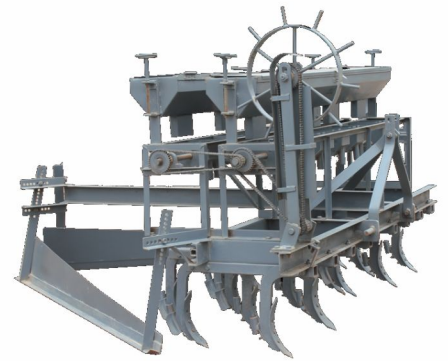

GAYATRI KRUSHI SADHAN

FARM MACHINERIES & EQUIPMENTS MANUFACTURERS

SEED DRILL

We are manufacturing a wide range of Seed Drills 

Seed drill technical Specification

Model	Tine	weight	Seed Hoper capacity K.G.	Fertilizer Hoper capacity K.G.	Seed Rotor	Fertilizer Rotor	Tract orHP
GSDS 8	8	264	50	0	8	0	30-45
GSDS 9	9	272	50	0	9	0	30-45
GSDS 10	10	280	50	0	10	0	30-45
GSDS 11	11	288	50	0	11	0	30-45
GSDS 12	12	296	50	0	12	0	30-45
GSDD 12	12	358	50	50	6	6	40-50
GSDD 13	13	368	50	50	6	7	40-50
GSDD16	16	390	50	50	8	8	40-50
GSDD17	17	400	50	50	8	9	40-50
GSDD20	20	422	50	50	10	10	40-50
GSDD21	21	430	50	50	10	11	40-50
GSDD24	24	454	50	50	12	12	40-50