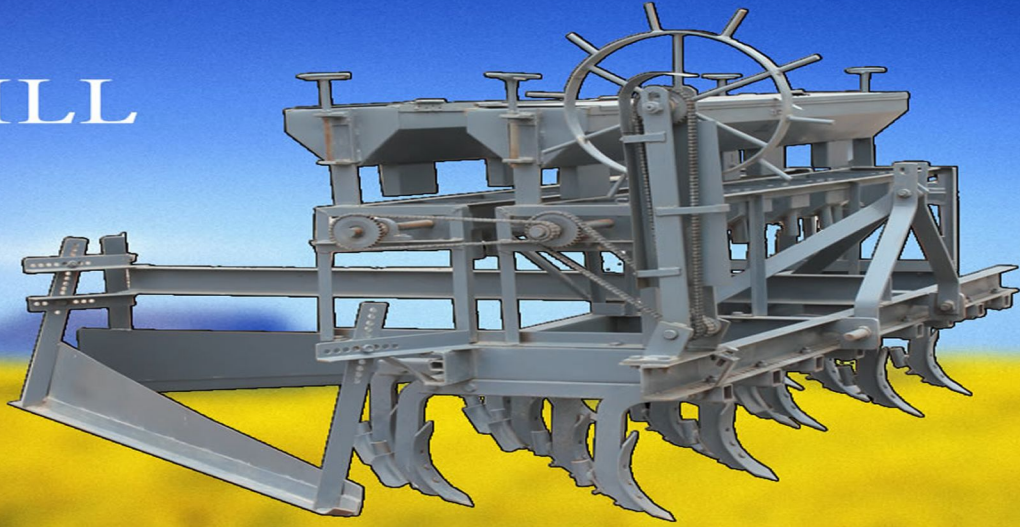

GAYATRI KRUSHI SADHAN

FARM MACHINERIES & EQUIPMENTS MANUFACTURERS

SEED DRILL

We are manufacturing a wide range of Seed Drills 

Seed drill technical Specification

Model	Tine	weight	Seed Hoper capacity K.G.	Fertilizer Hoper capacity K.G.	Seed Rotor	Fertilizer Rotor	Tract orHP
GSDS 8	8	264	50	0	8	0	30-45
GSDS 9	9	272	50	0	9	0	30-45
GSDS 10	10	280	50	0	10	0	30-45
GSDS 11	11	288	50	0	11	0	30-45
GSDS 12	12	296	50	0	12	0	30-45
GSDD 12	12	358	50	50	6	6	40-50
GSDD 13	13	368	50	50	6	7	40-50
GSDD16	16	390	50	50	8	8	40-50
GSDD17	17	400	50	50	8	9	40-50
GSDD20	20	422	50	50	10	10	40-50
GSDD21	21	430	50	50	10	11	40-50
GSDD24	24	454	50	50	12	12	40-50

About Us

We are manufacturers, and suppliers of agricultural farm equipment. Gayatri Krushi Sadhan are well known, well reputed and well established group since 1977 in Kutch, Which is specially known for customer satisfaction, customer oriented products, and services, in committed time.