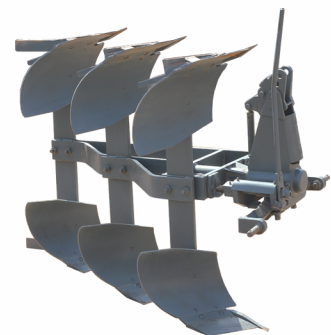

GAYATRI KRUSHI SADHAN

FARM MACHINERIES & EQUIPMENTS MANUFACTURERS

Two Plough
-Light

Two-Plough
Heavy

Three-Plough
Light

Three-Plough
Heavy

We are manufacturing a wide range of Reversible Plough 

Reversible Plough technical Specification

| Model | Tine | wing | weight | Type | Tractor HP |
|-------|------|------|--------|-----------|------------|
| GRPL2 | 2 | 4 | 375 | Automatic | 30-50 |
| GRPL3 | 3 | 6 | 365 | Automatic | 30-50 |
| GRPH2 | 2 | 2 | 415 | Automatic | 45-60 |
| GRPH3 | 6 | 6 | 415 | Automatic | 45-60 |