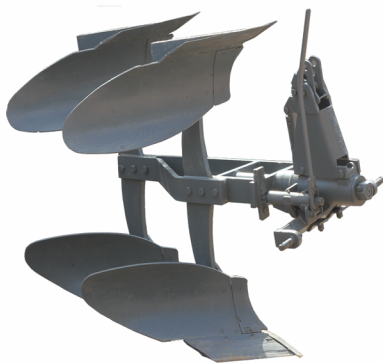

GAYATRI KRUSHI SADHAN

FARM MACHINERIES & EQUIPMENTS MANUFACTURERS

Two Plough
-Light

Two-Plough
Heavy

Three-Plough
Light

Three-Plough
Heavy

We are manufacturing a wide range of Reversible Plough 

Reversible Plough technical Specification

| Model | Tine | wing | weight | Type | Tractor HP |
|-------|------|------|--------|-----------|------------|
| GRPL2 | 2 | 4 | 375 | Automatic | 30-50 |
| GRPL3 | 3 | 6 | 365 | Automatic | 30-50 |
| GRPH2 | 2 | 2 | 415 | Automatic | 45-60 |
| GRPH3 | 6 | 6 | 415 | Automatic | 45-60 |