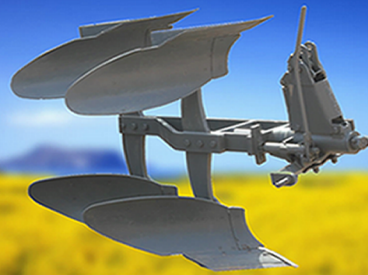

GAYATRI KRUSHI SADHAN

FARM MACHINERIES & EQUIPMENTS MANUFACTURERS

Two Plough
-Light

Two-Plough
Heavy

Three-Plough
Light

Three-Plough
Heavy

We are manufacturing a wide range of Reversible Plough 

Reversible Plough technical Specification