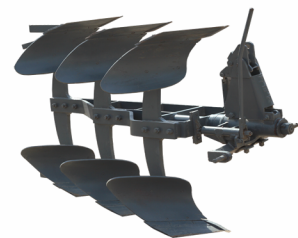

GAYATRI KRUSHI SADHAN

FARM MACHINERIES & EQUIPMENTS MANUFACTURERS

Two Plough
-Light

Two-Plough
Heavy

Three-Plough
Light

Three-Plough
Heavy

We are manufacturing a wide range of Reversible Plough 

Reversible Plough technical Specification

| Model | Tine | wing | weight | Type | Tractor HP |
|-------|------|------|--------|-----------|------------|
| GRPL2 | 2 | 4 | 375 | Automatic | 30-50 |
| GRPL3 | 3 | 6 | 365 | Automatic | 30-50 |
| GRPH2 | 2 | 2 | 415 | Automatic | 45-60 |
| GRPH3 | 6 | 6 | 415 | Automatic | 45-60 |